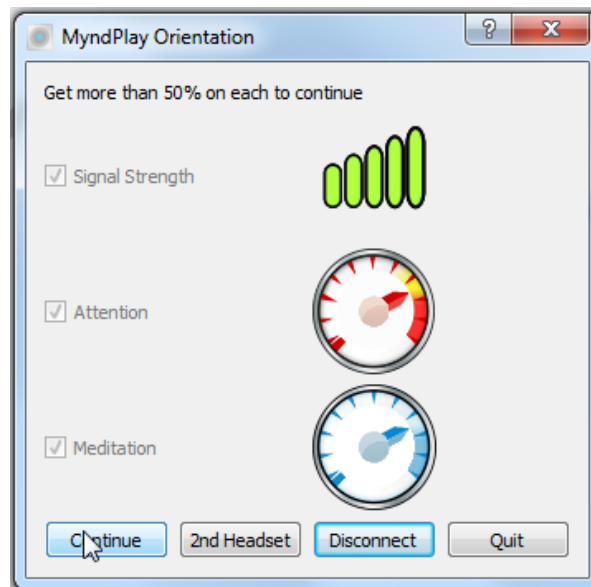

### Using Myndplay

When you first open Myndplay the first screen you will see is the connection window and player screen as below.

Requesting headset type

To connect the headset to the player select your headset and MyndPlay will automatically search for and connect to it.

Once the headset is connected you will see the orientation window as below:

The orientation screen allows you to test your mind control abilities and the connection before you begin. Please note that in order to go through to open the video file you must be able to hit the halfway mark for both relaxation and attention/concentration.