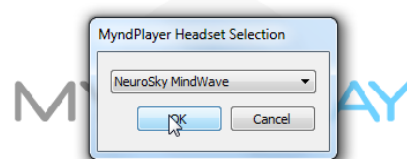

What is Myndplay?

Myndplay is the worlds first brain controlled interactive video player that allows viewers to use their mind to interact with, control or direct the outcome or sequence of a video or movie file.

Using the revolutionary Neurosky® chip Technology and BrainBand headset combined with the innovative MIME® Technology, Myndplay allows viewers a level of control, interactivity and competition that has never before been achieved in the fields of video and film.

Using relaxation and attention/focus you can interact with the movie or video file to dictate the direction or just sit back and let your mind pick for you.

Truly immersive viewing has arrived, and is here to stay.

System Requirements

Platform Requirements: Mac & Windows XP, Vista, 7
up too 35MB of space required

Installation

Myndplay installation is very simple, double click the installer file and if asked would you like to install or continue? Click yes or accept.

Myndplay is now installed.

To start Myndplay click Start or the Windows Icon on your taskbar, go to all programs and look for the Myndplay folder, select and click Myndplay to open.

Important: Before starting Myndplay please connect and pair your headset to your Mac or PC..Further instructions below...

Using Myndplay

When you first open Myndplay the first screen you will see is the connection window and player screen as below.

Requesting headset type